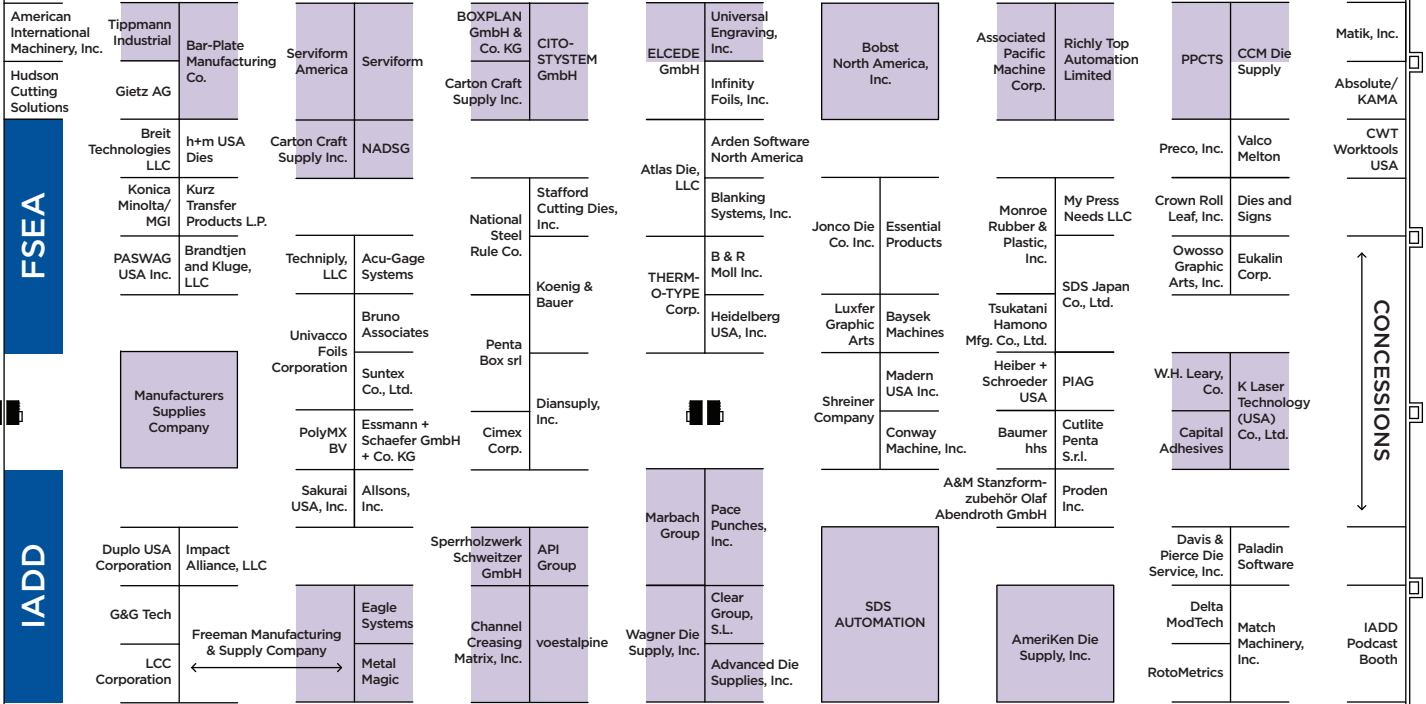

TECHSHOP™

230' x 145'
(33,350 Sq. Ft.)

ENTRANCE

ENTRANCE

TOTAL NUMBER OF BOOTHS: 162