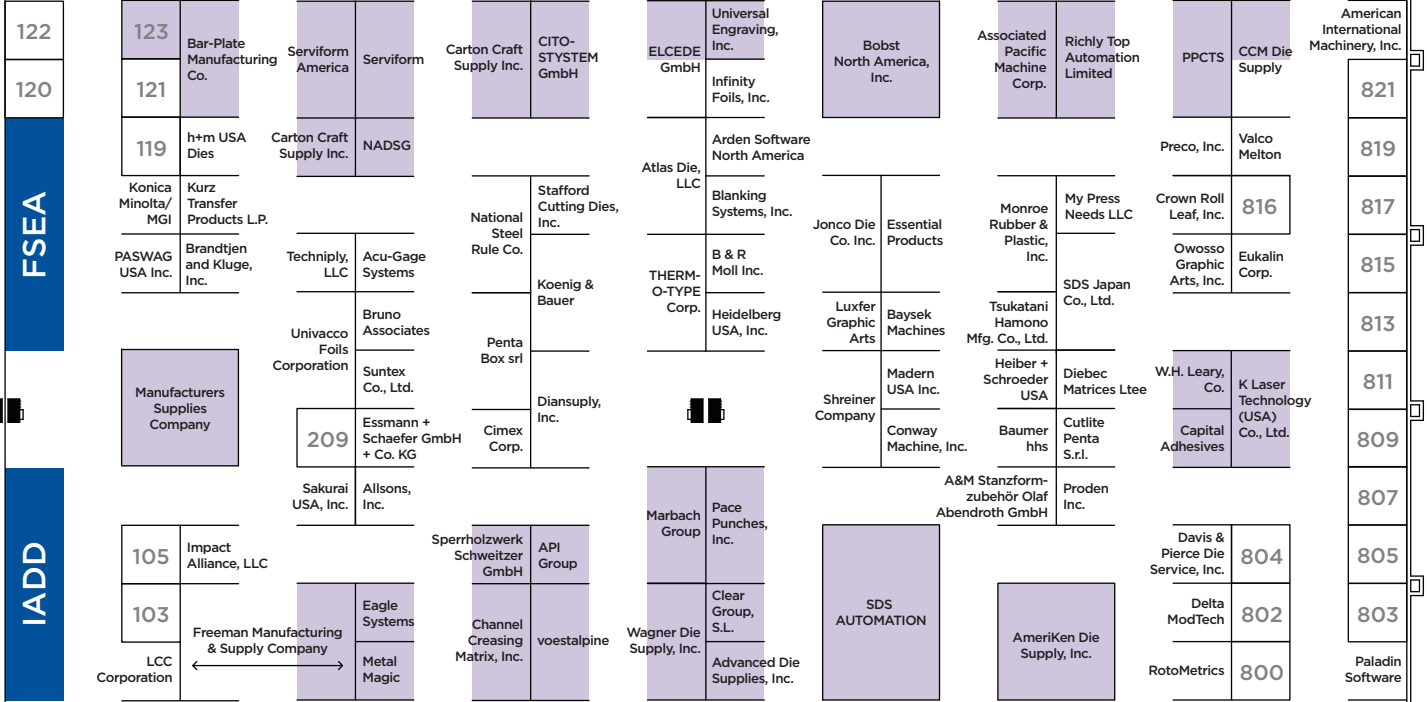

# TECHSHOP™

230' x 145'  
(33,350 Sq. Ft.)

ENTRANCE

ENTRANCE

FSEA

IADD

MAIN ENTRANCE

LEGEND:

- PREMIUM BOOTHS
- SPONSOR BOOTHS
- COLUMNS

TOTAL NUMBER OF BOOTHS: 162