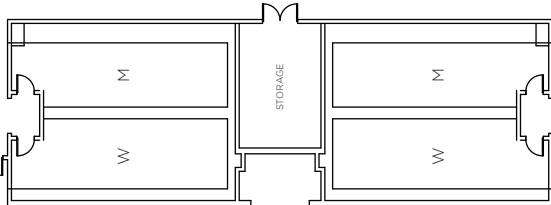

# TECHSHOP™

230' x 145'  
(33,350 Sq. Ft.)

ENTRANCE

ENTRANCE

FSEA

IADD

MAIN ENTRANCE

LEGEND: